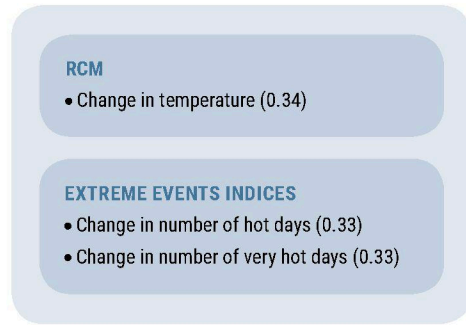

CHANGE IN HEALTH CONDITIONS DUE TO HEAT STRESS – **IMPACT CHAIN**

EXPOSURE (0.50)

SENSITIVITY (0.50)

ADAPTIVE CAPACITY (0.50)